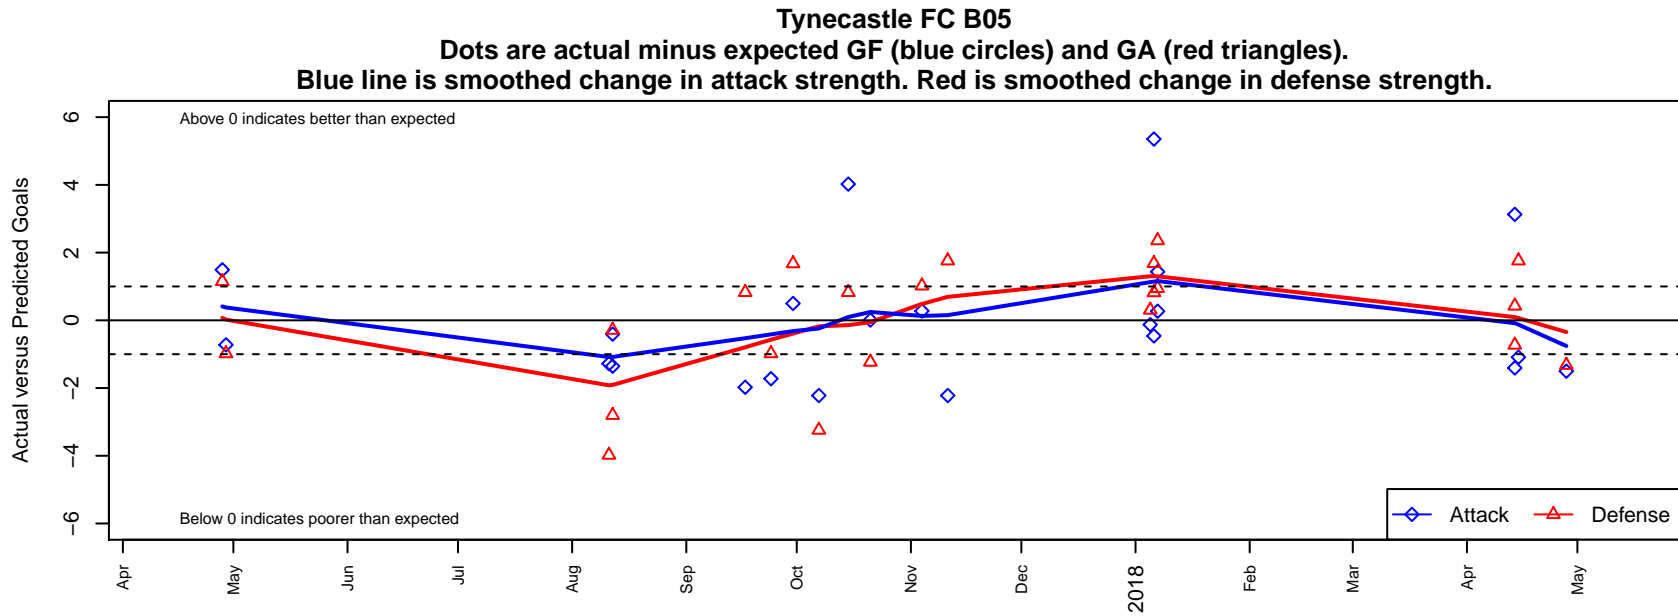

Tynecastle FC B05

Tynecastle FC
 Everett, WA
 B05 total strength=1176
 attack=4.87 defense=2.77
 fall league = PSPL WNPL U13

alt names used:
 Tynecastle FC Tynecastle B05
 TYNECASTLE FC TYNECASTLE B05 (WA)
 Tynecastle FC
 TYNECASTLE FC TYNECASTLE B05 (WA)

Venues played:
 2016 WA Cup U12 Gold U12
 2017 REDAPT Cup Gold U13
 2017 PSPL WNPL U13
 2017 PacNW Winter Classic 2005 Premier 2
 2017 WA Cup U13 Gold U13

**attack and defense variance (black dot)
relative to other teams
and top 10 in region**