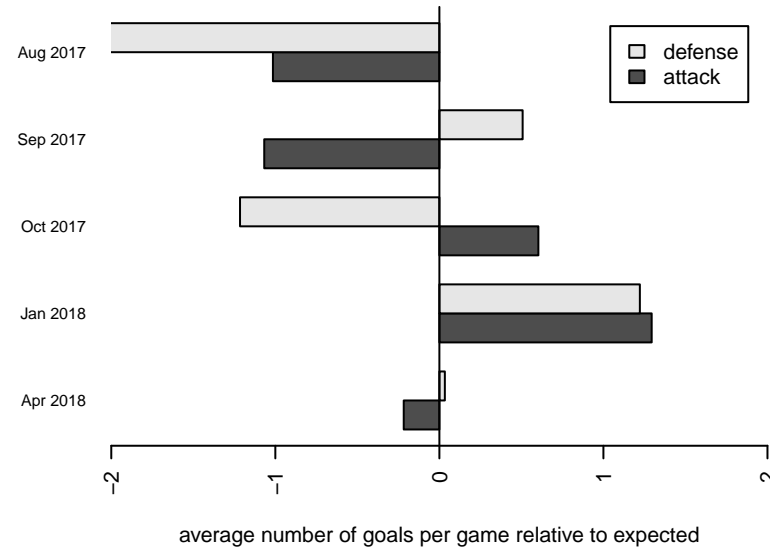

Performance relative to 13 month average