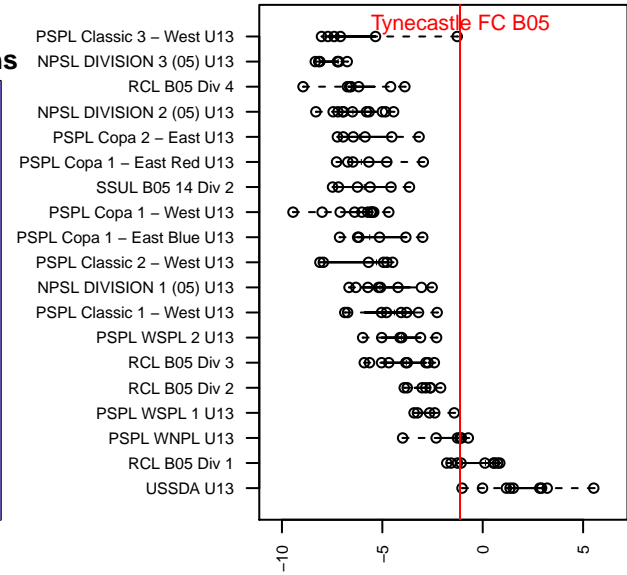

**attack and defense rating
relative to others at age
and all opponents in last 13 months**